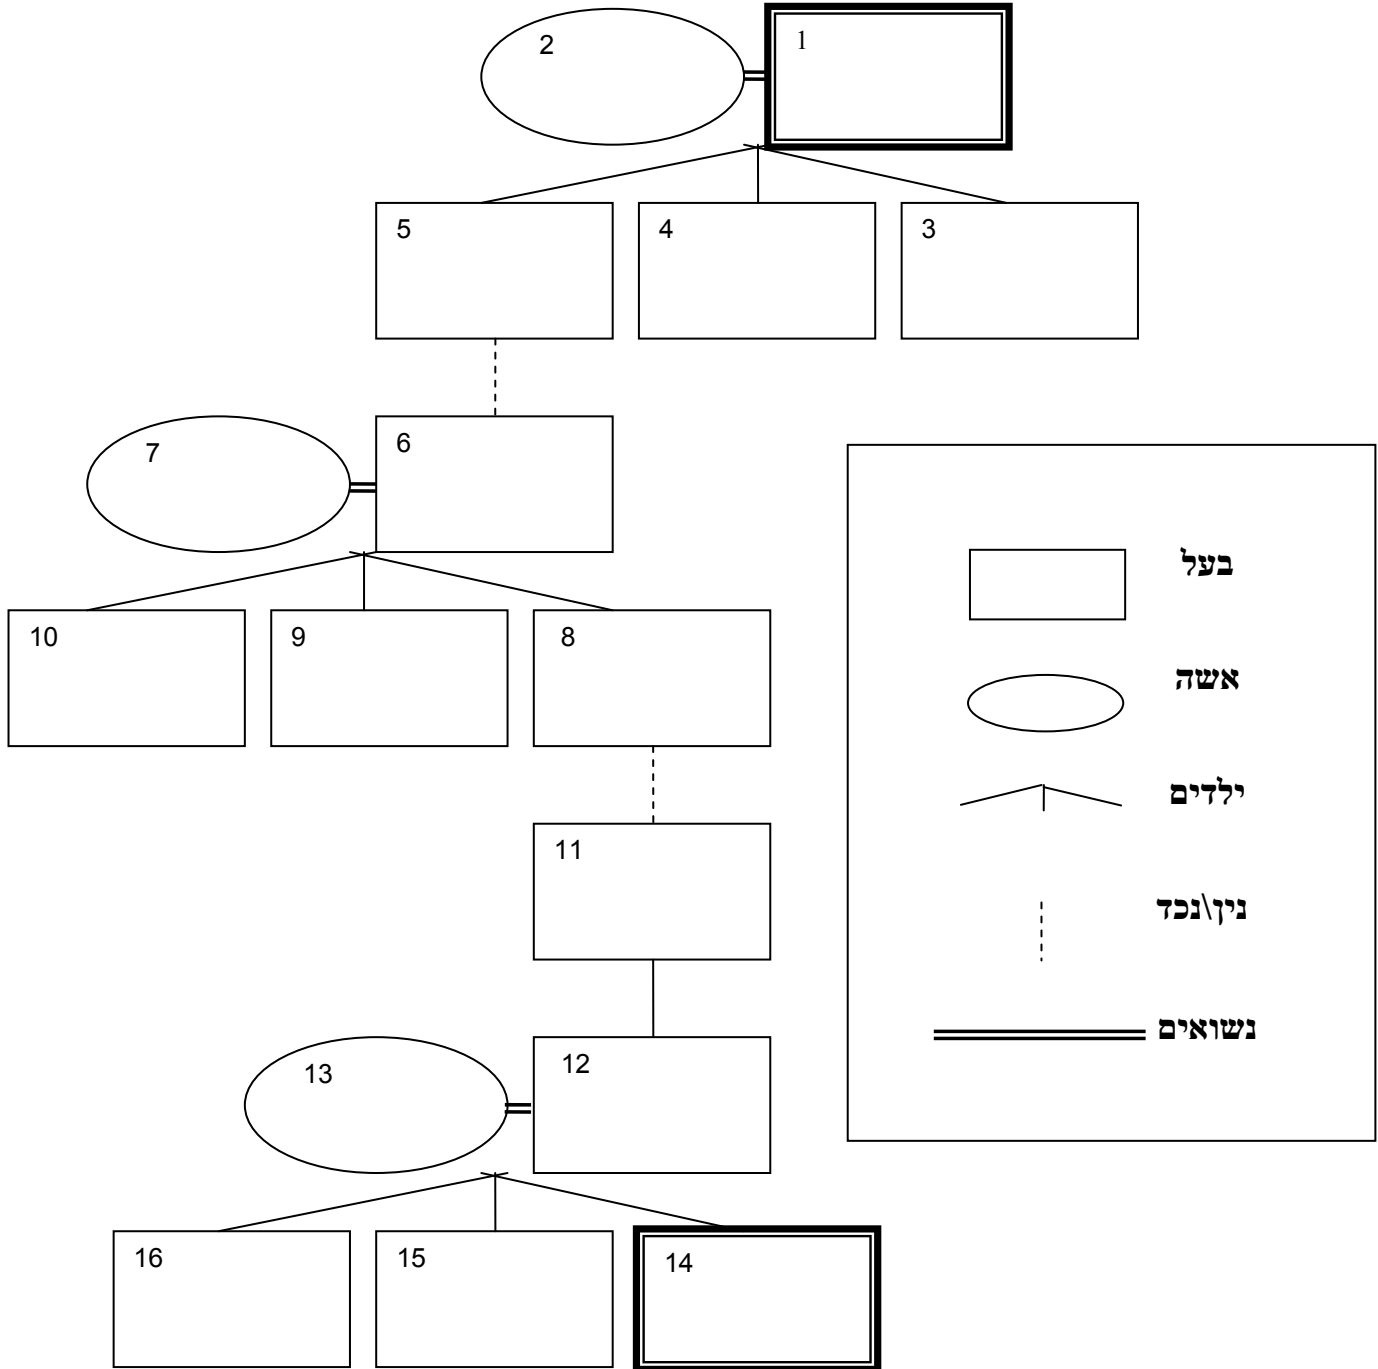

מאדם הראשון עד אברהם אבינו