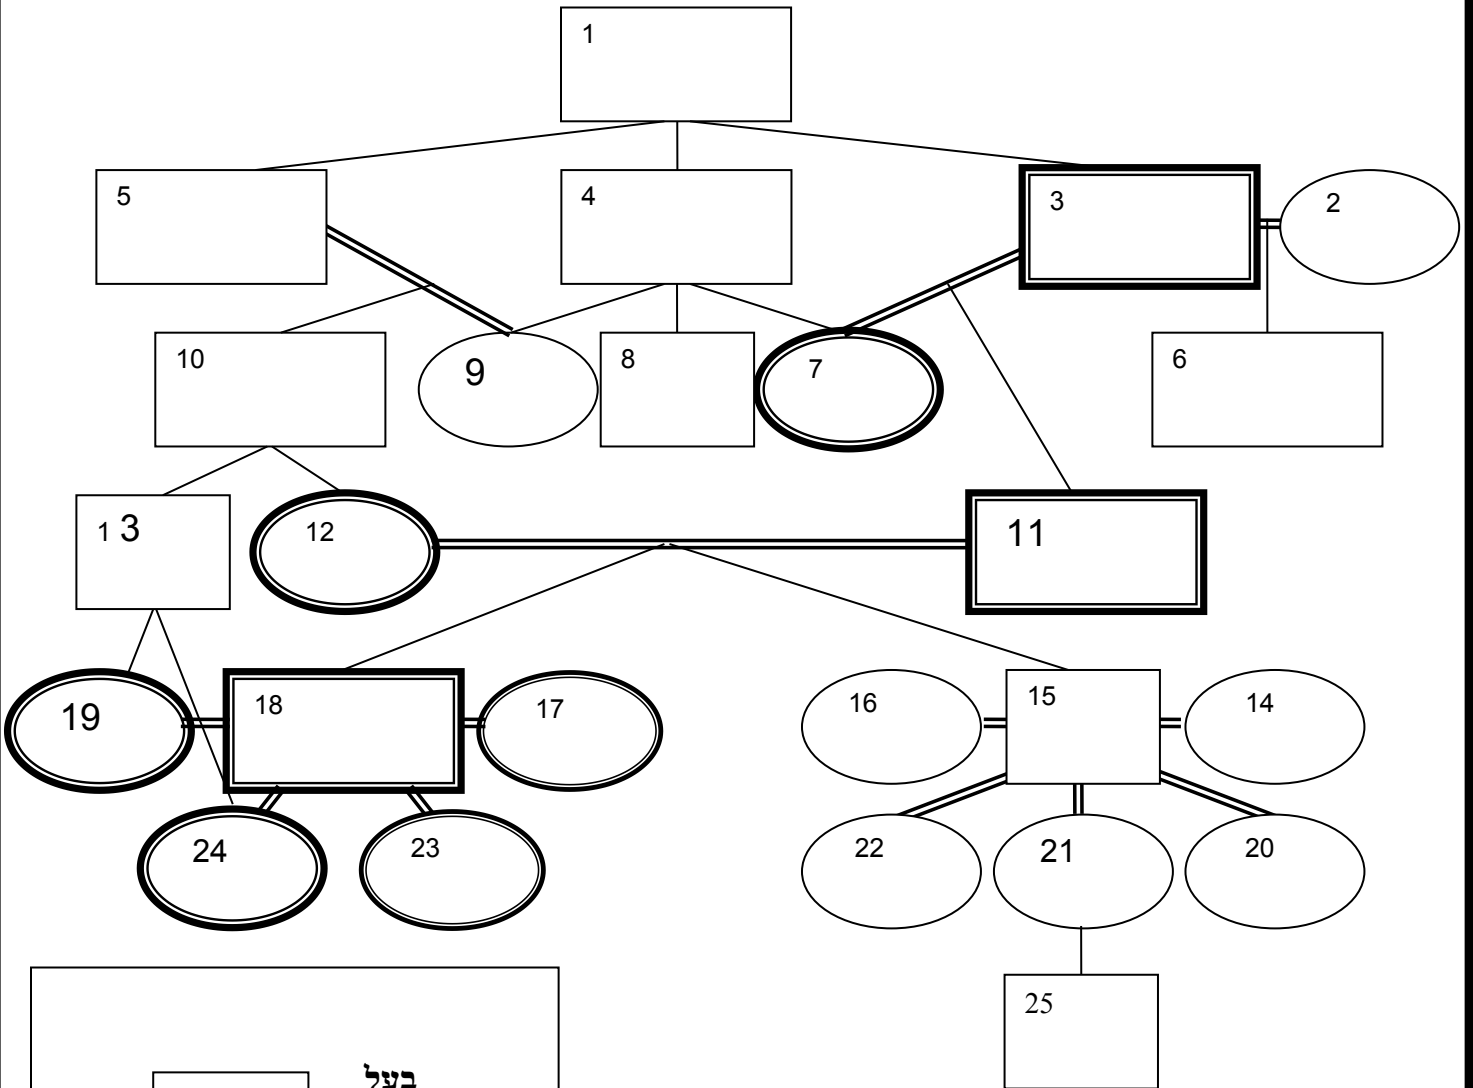

אבות ואמהות