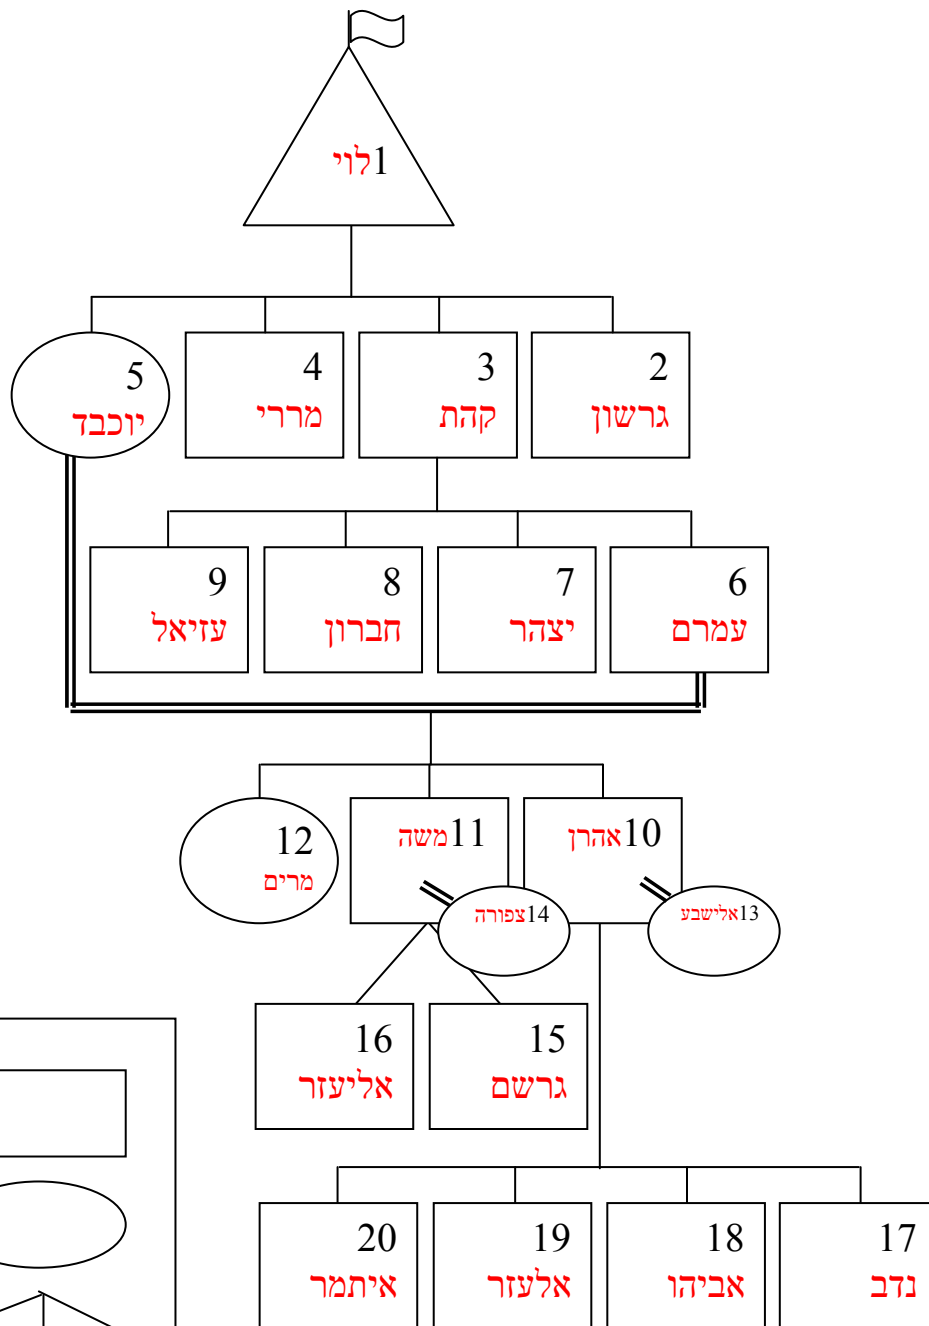

משפחת לוי

בעל	
אשה	
ילדים	
נכד/נין	
נשואים